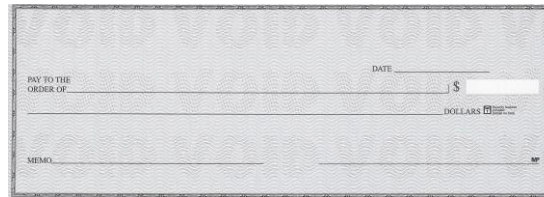

Deposit Books:

	<u>150</u>	<u>300</u>
1-Part	32.00	45.00
2-Part	45.00	70.00
3-Part	60.00	90.00

Price includes tax; Some orders can be picked up at the CVB Office nearest you; check with your bank representative. **Shipping is an additional cost.**

Business Checks

3-ON-A-PAGE:

Choose your end stub:

- Voucher
- Payroll, or
- Dual Payroll

Blue Safety

Green Safety

EXECUTIVE DESKBOOK:

3-ON-A-PAGE W/end stub (Green Parchment)

Laser Checks (multi-purpose):

Voucher Style

Top/Middle/Bottom check location

(green, blue, burgundy, yellow or tan)

3-On-A-Page

(green, blue, burgundy, or yellow)

In-House Business Checks will save you **BIG BUCKS** with every order.