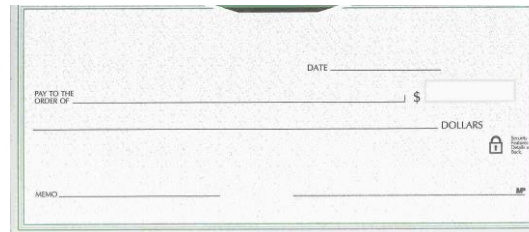

Woodcuts \$8.00
 Custom Logo \$8.00
 Custom Logo (initial setup) \$30.00
 Bylines \$8.00
 50 Deposit Tickets \$20.00

Price includes tax; **shipping is an additional cost per box.** Some orders can be picked up at the CVB Office nearest you; ask your bank representative.

Chippewa Valley Bank

In-House Checks

Personal Checks

Blue Safety Paper:

Green Safety Paper:

Green Granite:

CVB Check:

Custom Checks

Wildlife (4 pictures):

Daisies:

In-House Checks are available in duplicate checks for all personal check styles.

Member of FDIC
FDIC

BUSINESS CHECKS . . .

Laser Checks (multi-purpose) *:

Voucher Style or 3-On-A-Page

	<u>250</u>	<u>500</u>	<u>1000</u>
Voucher Style	145.00	220.00	295.00

	<u>300</u>	<u>600</u>	<u>1200</u>
3-On-A-Page	175.00	250.00	350.00

3-ON-A-PAGE w/End Stub:

Blue Safety or Green Safety
(Choose the end stub)