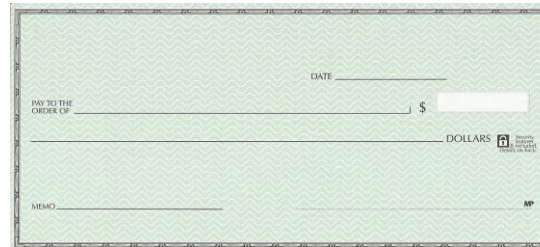

Woodcuts \$8.00
 Custom Logo \$8.00
 Custom Logo (initial setup) \$30.00
 Bylines \$8.00
 50 Deposit Tickets \$20.00

Price includes tax; **shipping is an additional cost per box.** Some orders can be picked up at the CVB Office nearest you; ask your bank representative.

Chippewa Valley Bank

In-House Checks

Personal Checks

Blue Safety Paper:

Green Safety Paper:

Green Granite:

CVB Check:

Custom Checks

Wildlife (4 pictures):

Daisies:

In-House Checks are available in duplicate checks for all personal check styles.

Member of FDIC
FDIC

BUSINESS CHECKS . . .

Laser Checks (multi-purpose) *:

Voucher Style or 3-On-A-Page

	<u>250</u>	<u>500</u>	<u>1000</u>
Voucher Style	145.00	220.00	295.00

	<u>300</u>	<u>600</u>	<u>1200</u>
3-On-A-Page	175.00	250.00	350.00

3-ON-A-PAGE w/End Stub:

Blue Safety or Green Safety
(Choose the end stub)