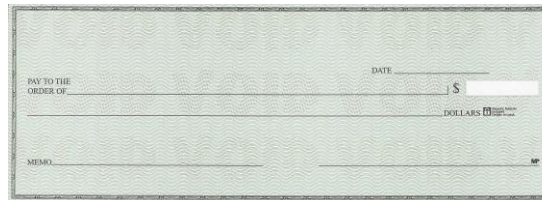

Business Checks

3-ON-A-PAGE:

Choose your end stub:

- Voucher
- Payroll, or
- Dual Payroll

Blue Safety

Green Safety

EXECUTIVE DESKBOOK:

3-ON-A-PAGE W/end stub (Green Parchment)

Laser Checks (multi-purpose):

Voucher Style

Top/Middle/Bottom check location

(green, blue, burgundy, yellow or tan)

3-On-A-Page

(green, blue, burgundy, or yellow)

In-House Business Checks will save you **BIG BUCKS** with every order.