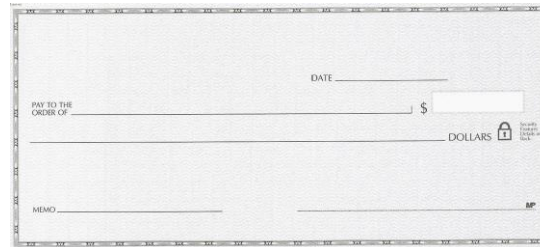

PERSONAL CHECKS . . .

Blue Safety Green Safety Green Granite CVB Check

Wallet $38.00
Duplicate $45.00
Small Pack (duplicate) $30.00

Wildlife Daisies

Wallet $46.00
Duplicate $53.00
Small Pack (duplicate) $32.00

Woodcuts $8.00
Custom Logo $8.00
Custom Logo (initial setup) $30.00
Bylines $8.00
50 Deposit Tickets $20.00

Price includes tax; **shipping is an additional cost per box.** Some orders can be picked up at the CVB Office nearest you; ask your bank representative.

Chippewa Valley Bank

In-House Checks

Personal Checks

Blue Safety Paper:

Green Safety Paper: