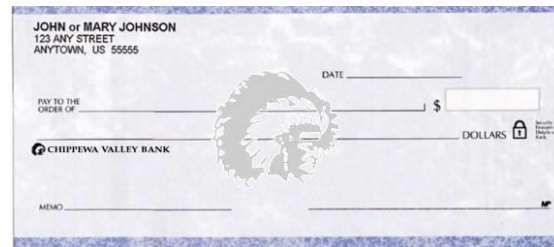

PERSONAL CHECKS . . .

Blue Safety Green Safety Green Granite CVB Check

Wallet $38.00
Duplicate $45.00
Small Pack (duplicate) $30.00

Wildlife Daisies

Wallet $46.00
Duplicate $53.00
Small Pack (duplicate) $32.00

Woodcuts $8.00
Custom Logo $8.00
Custom Logo (initial setup) $30.00
Bylines $8.00
50 Deposit Tickets $20.00

Price includes tax; **shipping is an additional cost per box.** Some orders can be picked up at the CVB Office nearest you; ask your bank representative.

Chippewa Valley Bank

In-House Checks

Personal Checks

Blue Safety Paper:

Green Safety Paper:

Green Granite:

CVB Check:

Custom Checks

Wildlife (4 pictures):

Daisies:

In-House Checks are available in duplicate checks for all personal check styles.

Member of FDIC
FDIC