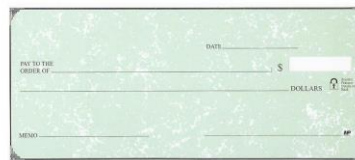

Deposit Books:

	<u>150</u>	<u>300</u>
1-Part	32.00	45.00
2-Part	45.00	70.00
3-Part	60.00	90.00

Price includes tax; Some orders can be picked up at the CVB Office nearest you; check with your bank representative. **Shipping is an additional cost.**

Business Checks

3-ON-A-PAGE:

Choose your end stub:

- Voucher
- Payroll, or
- Dual Payroll

Blue Safety

Green Safety

EXECUTIVE DESKBOOK:

3-ON-A-PAGE W/end stub (Green Parchment)

Laser Checks (multi-purpose):

Voucher Style

Top/Middle/Bottom check location

(green, blue, burgundy, yellow or tan)

3-On-A-Page

(green, blue, burgundy, or yellow)

In-House Business Checks will save you **BIG BUCKS** with every order.