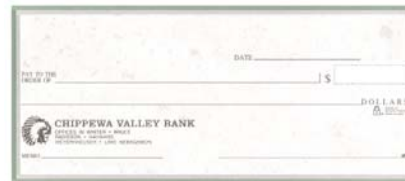

PERSONAL CHECKS . . .

STYLE #1: BLUE SAFETY

STYLE #6: CVB CHECK

WALLET $13.00

DUPLICATE.....$19.00

STYLE #3: BURGUNDY ANTIQUE

STYLE #4: GREEN/GRAY QUARRY

STYLE #5: BLUE GRANITE

WALLET $16.00

DUPLICATE.....$22.00

STYLE "W": WILDLIFE

STYLE "G": GARDENING

STYLE "E": ELEMENTS

WALLET $17.00

DUPLICATE.....$24.00

WOODCUTS..... $3.00

BYLINES..... $3.00

100 DEPOSIT TICKETS $5.00

Price includes tax; shipping is an additional cost per box. All orders can be picked up at the CVB Office nearest you.

**CHIPPEWA
VALLEY BANK**

2-DAY CHECKS

PERSONAL CHECKS

Style #4

Style "G" (4 Garden pictures)

Style "E" (4 element pictures)

2-Day Checks are available in duplicate checks for all personal check styles.

Member of FDIC
FDIC