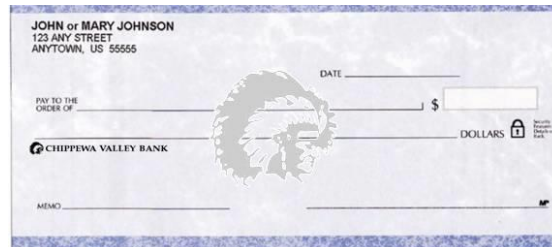

PERSONAL CHECKS . . .

BLUE SAFETY
GREEN SAFETY
GREEN GRANITE
CVB CHECK

WALLET (150)..... $67.50
DUPLICATE (150)..... $74.50
SMALL PACK (DUPLICATE) $55.50

WILDLIFE
DAISIES

WALLET (150)..... $75.50
DUPLICATE (150)..... $82.50
SMALL PACK (DUPLICATE) $57.50

WOODCUTS $15.00
CUSTOM LOGO $15.00
CUSTOM LOGO (INITIAL SETUP) $75.00
EDITS-CUSTOM LOGO (EACH) $30.00
BYLINES $15.00
50 DEPOSIT TICKETS $50.00

Price includes tax; **shipping is an additional cost per box.**
Some orders can be picked up at the CVB Office nearest you; ask your bank representative.

CHIPPEWA VALLEY BANK

IN-HOUSE CHECKS

PERSONAL CHECKS

Blue Safety Paper:

Green Safety Paper:

Green Granite:

CVB Check:

Custom Checks

Wildlife (4 pictures):

Daisies:

In-House Checks are available in duplicate checks for all personal check styles.

Member of FDIC
FDIC