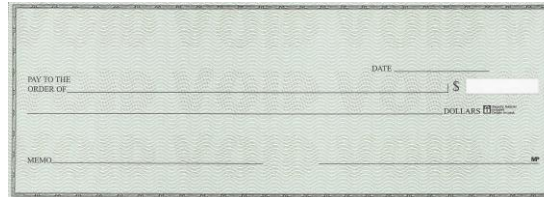

DEPOSIT BOOKS:

	<u>150</u>	<u>300</u>
1-PART	60.00	85.00
2-PART	85.00	110.00
3-PART	110.00	150.00

Price includes tax; Some orders can be picked up at the CVB Office nearest you; check with your bank representative.

Shipping is an additional cost.

BUSINESS CHECKS

3-ON-A-PAGE:

Choose your end stub:

- **Voucher**
- **Payroll, or**
- **Dual Payroll**

Blue Safety

Green Safety

EXECUTIVE DESKBOOK:

3-ON-A-PAGE W/end stub (Green Parchment)

Laser Checks (multi-purpose):

Voucher Style
Top/Middle/Bottom check
location

(green, blue, burgundy, yellow or tan)

3-On-A-Page

(green, blue, burgundy, or yellow)

In-House Business Checks are available in convenient styles with binders available at additional cost.