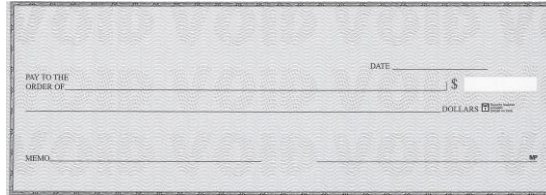

DEPOSIT BOOKS:

	<u>150</u>	<u>300</u>
1-PART	60.00	85.00
2-PART	85.00	110.00
3-PART	110.00	150.00

Price includes tax; Some orders can be picked up at the CVB Office nearest you; check with your bank representative.

Shipping is an additional cost.

BUSINESS CHECKS

3-ON-A-PAGE:

Choose your end stub:

- **Voucher**
- **Payroll, or**
- **Dual Payroll**

Blue Safety

Green Safety

EXECUTIVE DESKBOOK:

3-ON-A-PAGE W/end stub (Green Parchment)

Laser Checks (multi-purpose):

Voucher Style
Top/Middle/Bottom check
location

(green, blue, burgundy, yellow or tan)

3-On-A-Page

(green, blue, burgundy, or yellow)

In-House Business Checks are available in convenient styles with binders available at additional cost.