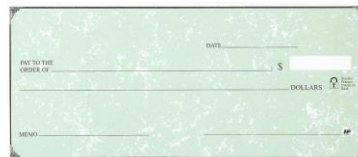

DEPOSIT BOOKS:

	<u>150</u>	<u>300</u>
1-PART	60.00	85.00
2-PART	85.00	110.00
3-PART	110.00	150.00

Price includes tax; Some orders can be picked up at the CVB Office nearest you; check with your bank representative.

Shipping is an additional cost.

BUSINESS CHECKS

3-ON-A-PAGE:

Choose your end stub:

- **Voucher**
- **Payroll, or**
- **Dual Payroll**

Blue Safety

Green Safety

EXECUTIVE DESKBOOK:

3-ON-A-PAGE W/end stub (Green Parchment)

Laser Checks (multi-purpose):

Voucher Style
Top/Middle/Bottom check
location

(green, blue, burgundy, yellow or tan)

3-On-A-Page

(green, blue, burgundy, or yellow)

In-House Business Checks are available in convenient styles with binders available at additional cost.