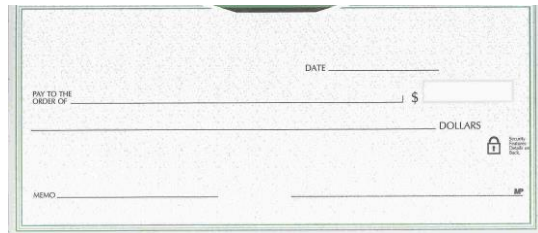

WOODCUTS \$15.00
 CUSTOM LOGO \$15.00
 CUSTOM LOGO (INITIAL SETUP) \$75.00
 EDITS-CUSTOM LOGO (EACH) \$30.00
 BYLINES \$15.00
 50 DEPOSIT TICKETS \$50.00

Price includes tax; **shipping is an additional cost per box.**
 Some orders can be picked up at the CVB Office nearest you; ask your bank representative.

CHIPPEWA VALLEY BANK

IN-HOUSE CHECKS

PERSONAL CHECKS

Blue Safety Paper:

Green Safety Paper:

Green Granite:

CVB Check:

Custom Checks

Wildlife (4 pictures):

Daisies:

In-House Checks are available in duplicate checks for all personal check styles.

Member of FDIC
FDIC

BUSINESS CHECKS . . .

LASER CHECKS (MULTI-PURPOSE)*: VOUCHER STYLE OR 3-ON-A-PAGE

VOUCHER	<u>250</u>	<u>500</u>	<u>1000</u>
STYLE	230.00	310.00	425.00
	<u>300</u>	<u>600</u>	<u>1200</u>
3-ON-A-PAGE	255.00	335.00	450.00

3-ON-A-PAGE W/END STUB: BLUE SAFETY OR GREEN SAFETY (CHOOSE THE END STUB)