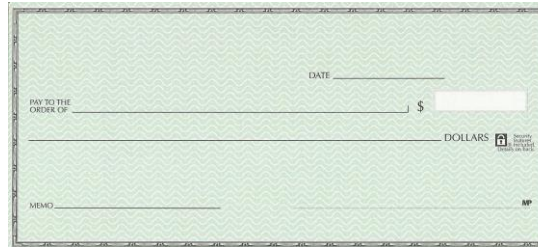

WOODCUTS \$15.00
 CUSTOM LOGO \$15.00
 CUSTOM LOGO (INITIAL SETUP) \$75.00
 EDITS-CUSTOM LOGO (EACH) \$30.00
 BYLINES \$15.00
 50 DEPOSIT TICKETS \$50.00

Price includes tax; **shipping is an additional cost per box.**
 Some orders can be picked up at the CVB Office nearest you; ask your bank representative.

CHIPPEWA VALLEY BANK

IN-HOUSE CHECKS

PERSONAL CHECKS

Blue Safety Paper:

Green Safety Paper:

Green Granite:

CVB Check:

Custom Checks

Wildlife (4 pictures):

Daisies:

In-House Checks are available in duplicate checks for all personal check styles.

Member of FDIC
FDIC

BUSINESS CHECKS . . .

LASER CHECKS (MULTI-PURPOSE)*: VOUCHER STYLE OR 3-ON-A-PAGE

VOUCHER	<u>250</u>	<u>500</u>	<u>1000</u>
STYLE	230.00	310.00	425.00
	<u>300</u>	<u>600</u>	<u>1200</u>
3-ON-A-PAGE	255.00	335.00	450.00

3-ON-A-PAGE W/END STUB: BLUE SAFETY OR GREEN SAFETY (CHOOSE THE END STUB)