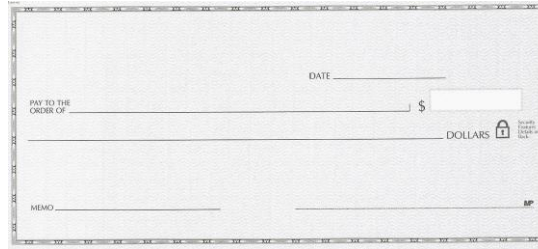

PERSONAL CHECKS . . .

BLUE SAFETY
GREEN SAFETY
GREEN GRANITE
CVB CHECK

WALLET (150)..... $67.50
DUPLICATE (150)..... $74.50
SMALL PACK (DUPLICATE) $55.50

WILDLIFE
DAISIES

WALLET (150)..... $75.50
DUPLICATE (150)..... $82.50
SMALL PACK (DUPLICATE) $57.50

WOODCUTS $15.00
CUSTOM LOGO $15.00
CUSTOM LOGO (INITIAL SETUP) $75.00
EDITS-CUSTOM LOGO (EACH) $30.00
BYLINES $15.00
50 DEPOSIT TICKETS $50.00

Price includes tax; **shipping is an additional cost per box.**
Some orders can be picked up at the CVB Office nearest you; ask your bank representative.

CHIPPEWA VALLEY BANK

IN-HOUSE CHECKS

PERSONAL CHECKS

Blue Safety Paper:

Green Safety Paper: